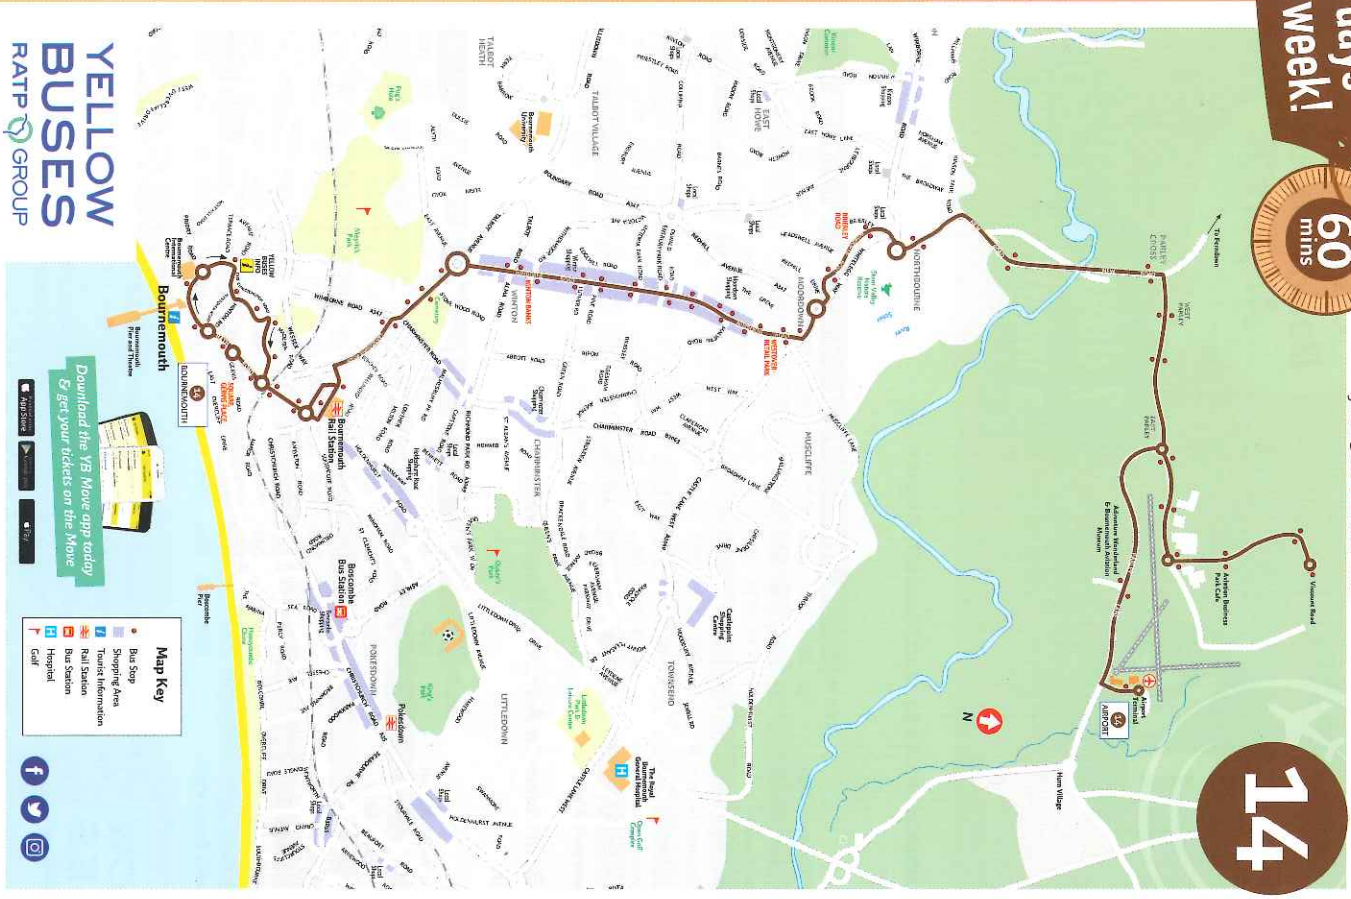

7 days a week!

Every hour

from 30th October 2016

14

YELLOW BUSES
RATP GROUP

Download the YB Move app today & get your tickets on the Move

Check into Bournemouth Airport

Turn over to view 14 timetable

Check into Bournemouth Airport

Every hour

7 days a week!

from 30th October 2016 to 7th January 2017

14

14 Bournemouth to Bournemouth Airport Daily

Stop No	14	14	14	14	14	14	14	14	14	14	14	14	14	14	14	14	14
SQUARE, Gervis Place	[S]	0605	0705	0805	0905	1005	1105	1205	1305	1405	1505	1605	1705	1805	1905		
Bournemouth Station	[Z]	0612	0712	0812	0912	1012	1112	1212	1312	1412	1512	1612	1712	1812	1912		
Winton, Banks	[F]	0619	0719	0819	0919	1019	1119	1219	1319	1419	1519	1619	1720	1819	1919		
Westover Retail Park		0628	0728	0828	0928	1028	1128	1228	1328	1428	1528	1628	1730	1828	1928		
Northbourne, Brierley Road		0631	0731	0831	0931	1031	1131	1231	1331	1431	1531	1631	1733	1831	1931		
Parley Cross		0635	0735	0835	0935	1035	1135	1235	1335	1435	1535	1635	1737	1835	1935		
ABP Viscount Road		0643	0743	0843	0943	1043	1143	1243	1343	1443	1543	1643	1745	1843	1943		
Aviation Business Park Cafe		0646	0746	0846	0946	1046	1146	1246	1346	1446	1546	1646	1748	1846	1946		
Bournemouth Airport		0656	0756	0856	0956	1056	1156	1256	1356	1456	1556	1656	1756	1856	1956		

Tickets: All Yellow Buses tickets including day tickets, glo cards and YB Move app tickets are valid on service 14 (including to and from the Airport and Aviation Business Park).

To view our full timetable please visit bybus.co.uk

Turn over to view 14 map